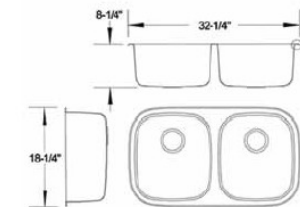

EDGE OPTIONS

pencil

1/4" bevel

3/8" roundover

half bullnose

full bullnose

tizzled

1" bevel

1/2" bevel

dupont

ogee

waterfall

double ogee/o-shape

SINK OPTIONS

Sink Brand is Fuentera

Single Bowl

LOF 100 - SS 18 gauge

Double Bowl

LOF 200 - SS 18 gauge

Banjo

LOF 300 - SS 18 gauge