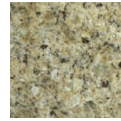

New Venetian

Giallo Fiorito

Butterfly Green

Giallo Beach

Deer Brown

Tan Brown

Sapphire Blue

Carioca Gold

San Gabriel Black

OR

Purchase ANY GRANITE
Group B and Above
and Receive:

1 FREE SINK*

AND

FREE EDGE UPGRADE*

*For edge and sink options please see reverse side.
Group B granite starting at \$67.00/sqft

Includes: Material, Template,
Installation and choice of 3 Edges:
(Pencil, 3/8" Roundover or 1/4" Bevel)