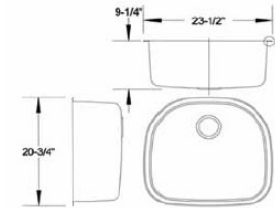

EDGE OPTIONS

pencil

1/4" bevel

3/8" roundover

half bullnose

full bullnose

tizzled

1" bevel

1/2" bevel

dupont

ogee

waterfall

double ogee/o-shape

SINK OPTIONS

Sink Brand is Fuentera

Single Bowl

LOF 100 - SS 18 gauge

Double Bowl

LOF 200 - SS 18 gauge

Banjo

LOF 300 - SS 18 gauge