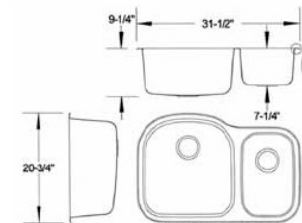

EDGE OPTIONS

pencil

1/4" bevel

3/8" roundover

half bullnose

full bullnose

tizzled

1" bevel

1/2" bevel

dupont

ogee

waterfall

double ogee/o-shape

SINK OPTIONS

Sink Brand is Fuentera

Single Bowl

LOF 100 - SS 18 gauge

Double Bowl

LOF 200 - SS 18 gauge

Banjo

LOF 300 - SS 18 gauge